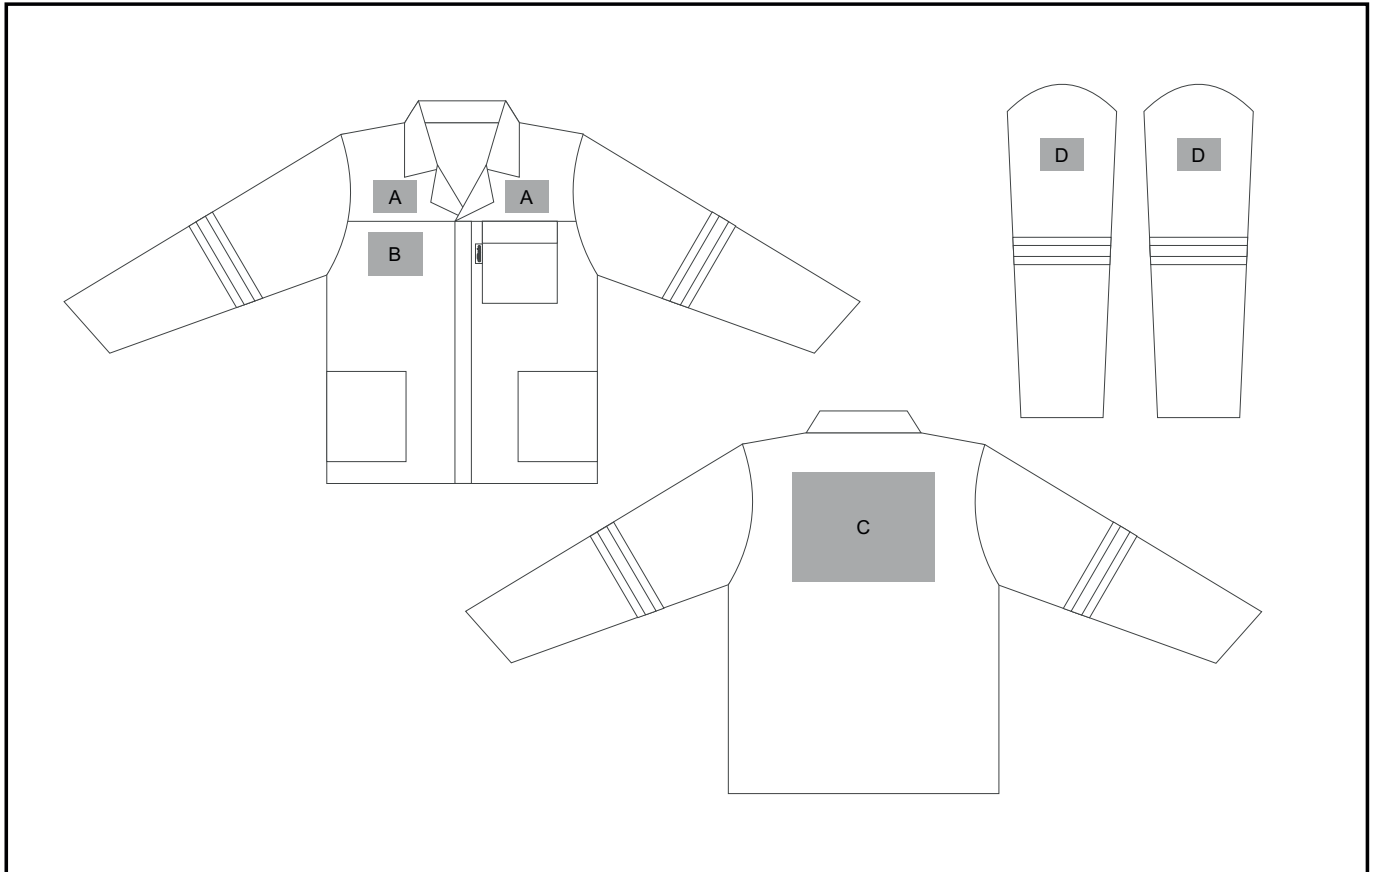

ALT-11011

TRADE POLYCOTTON CONTI SUIT REFLECTIVE ARMS & LEGS

Need to know:

- N/A

Branding Options:

Position A

1. Screen Print (SA) - 1 colour
Size: 70mm wide x 30mm high
2. Embroidery (EMB) - 9 colours
Size: 80mm wide x 60mm high

Position B

1. Screen Print (SA) - 6 colour
Size: 220mm wide x 200mm high
2. Embroidery (EMB) - 9 colours
Size: 200mm wide x 200mm high

Position C

1. Screen Print (SA) - 1 colour
Size: 100mm wide x 80mm high
2. Embroidery (EMB) - 9 colours
Size: 80mm wide x 60mm high

Position D

1. Screen Print (SA) - 2 colour
Size: 60mm wide x 60mm high
2. Embroidery (EMB) - 9 colours
Size: 80mm wide x 60mm high